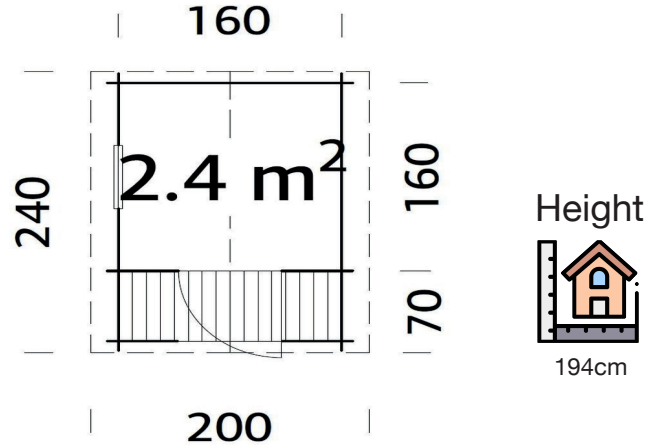

APACHE COUNTY 1

The Apache County 1 playhouse is a classic within the Valkea range and stands out as one of the few models of playhouses with tongue and grooved slats instead of preassembled panels. This playhouse is very robust and made of 19 mm Nordic spruce wood slats. In addition, its beams and panels that make up the terrace receive specific treatment for optimal outdoor conservation.

160 x 160cm

19mm

5.1m³

2.4m²

67 x 131cm

47 x 47cm

16mm

16mm

68cm

FULL SPECIFICATION

CABIN SIZE:	160 x 160cm x 194cm	Wood Type:	Nordic Spruce
WALL THICKNESS:	19mm	Chalet Cut:	N/A
VOLUME:	5.1m³	Window Type:	Plexiglass
AREA:	2.4m²	Window / Door Feature:	N/A
DOOR OPENING:	67 x 131cm	Braces:	N/A
WINDOW OPENING:	47 x 47cm	Roof Boards With:	Boards With Tongue & Groove
FLOORS BOARDS:	16mm	Guarantee:	5 Years
ROOF BOARDS:	16mm	Treated Foundation Joists:	No
ROOF OVERHANG:	68cm	IDEAL FOR:	Play-House
UNDER PLANNING:	No		